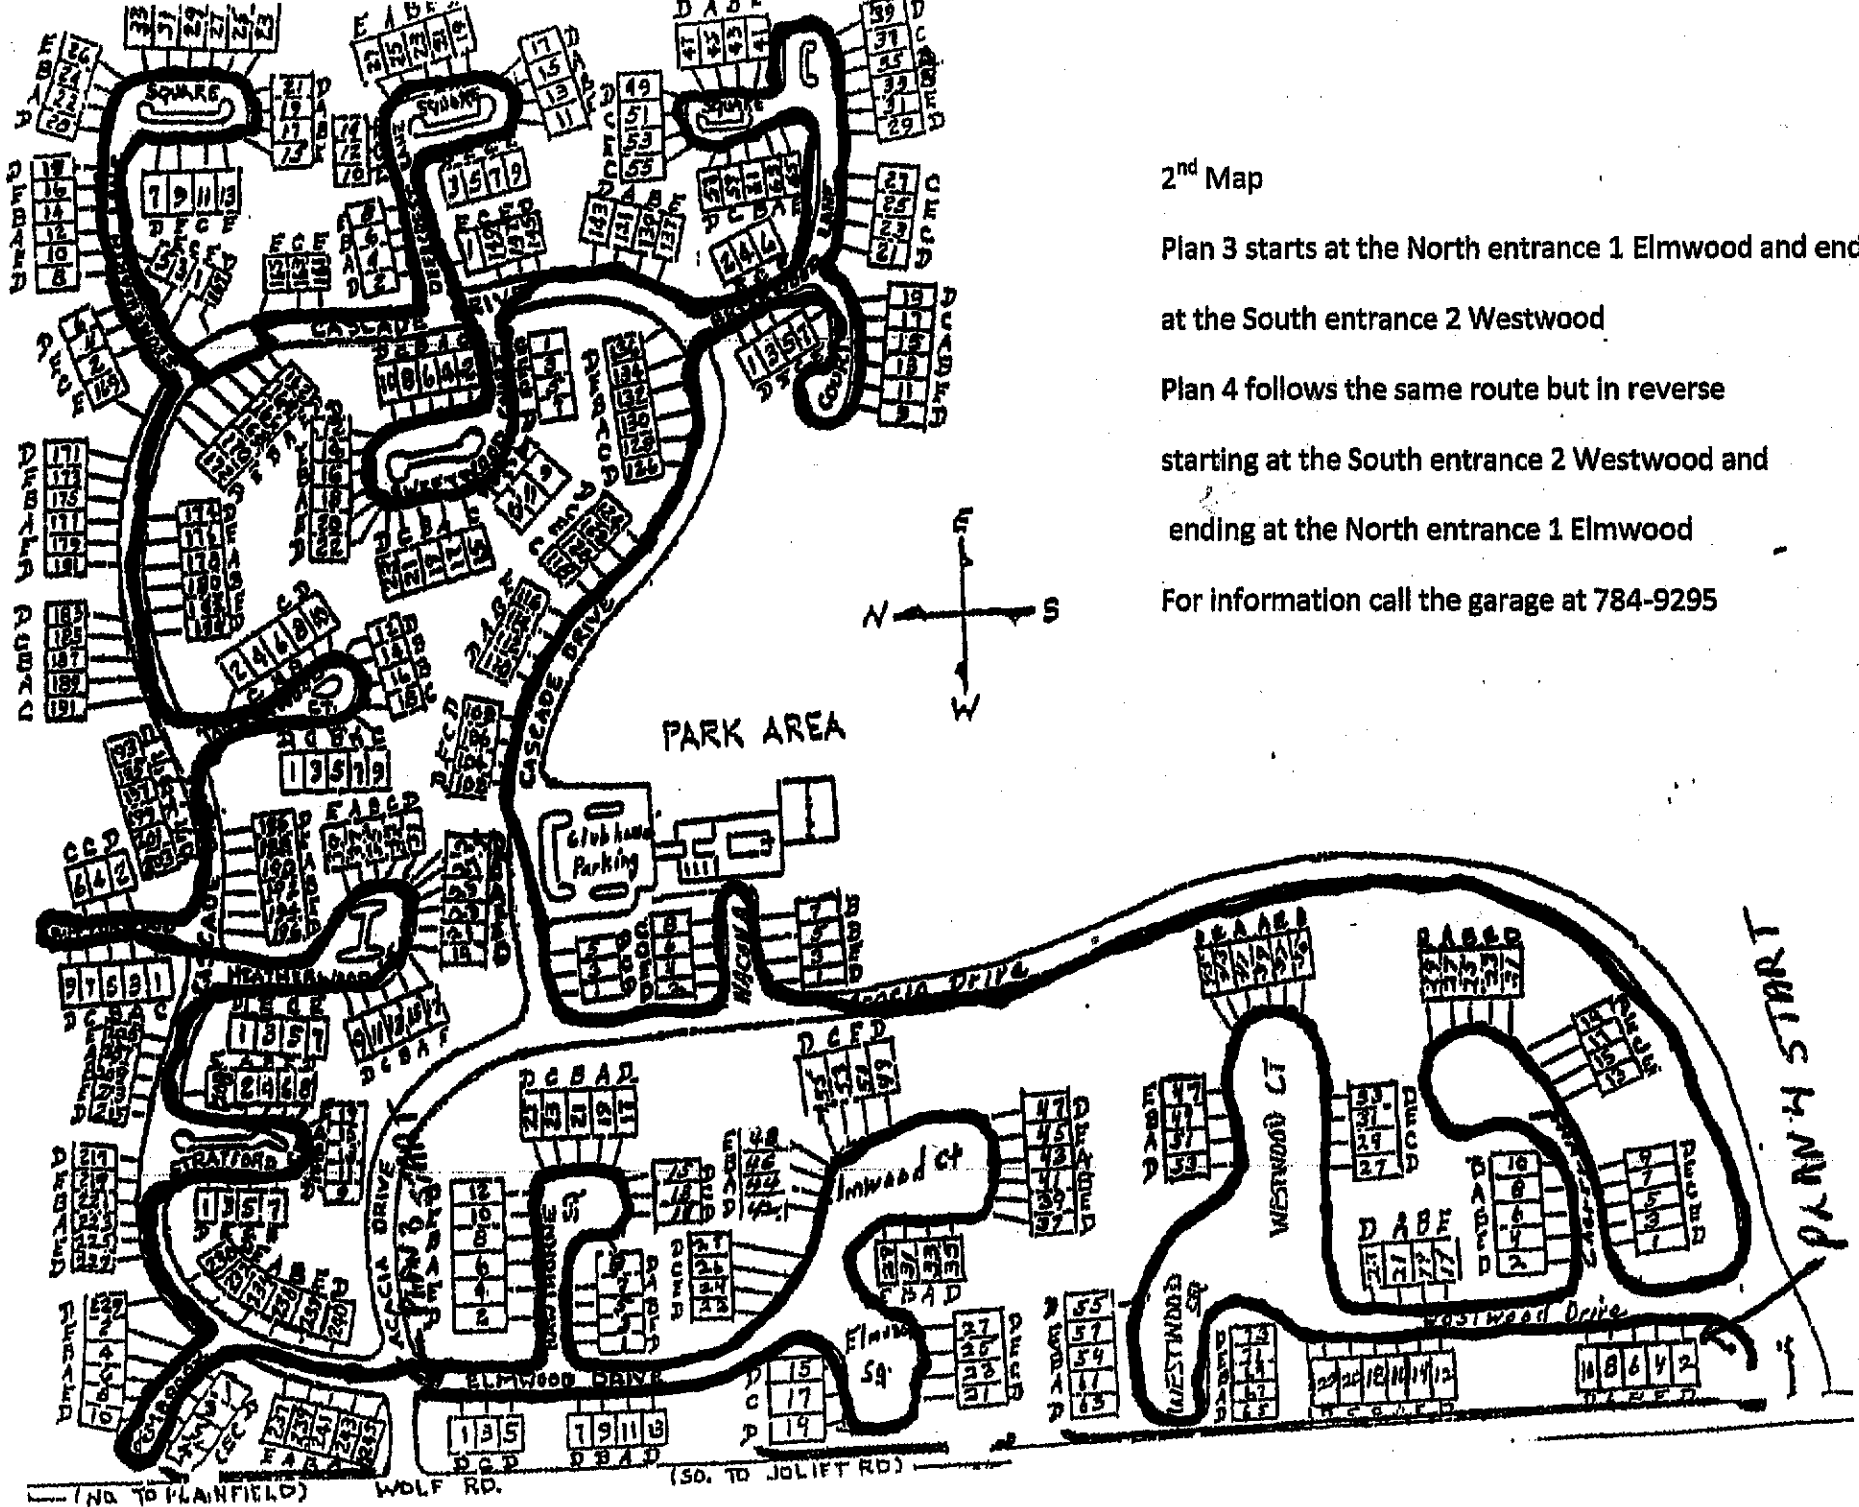

Snow Plan

1st Map

Plan 1 starts at 102 Cascade and ends at 5 Cascade

Plan 2 following the same route but in reverse starting at 5 Cascade and ending at 102 Cascade

For info call the garage at 784-9295

2nd Map

Plan 3 starts at the North entrance 1 Elmwood and ends at the South entrance 2 Westwood

Plan 4 follows the same route but in reverse starting at the South entrance 2 Westwood and ending at the North entrance 1 Elmwood