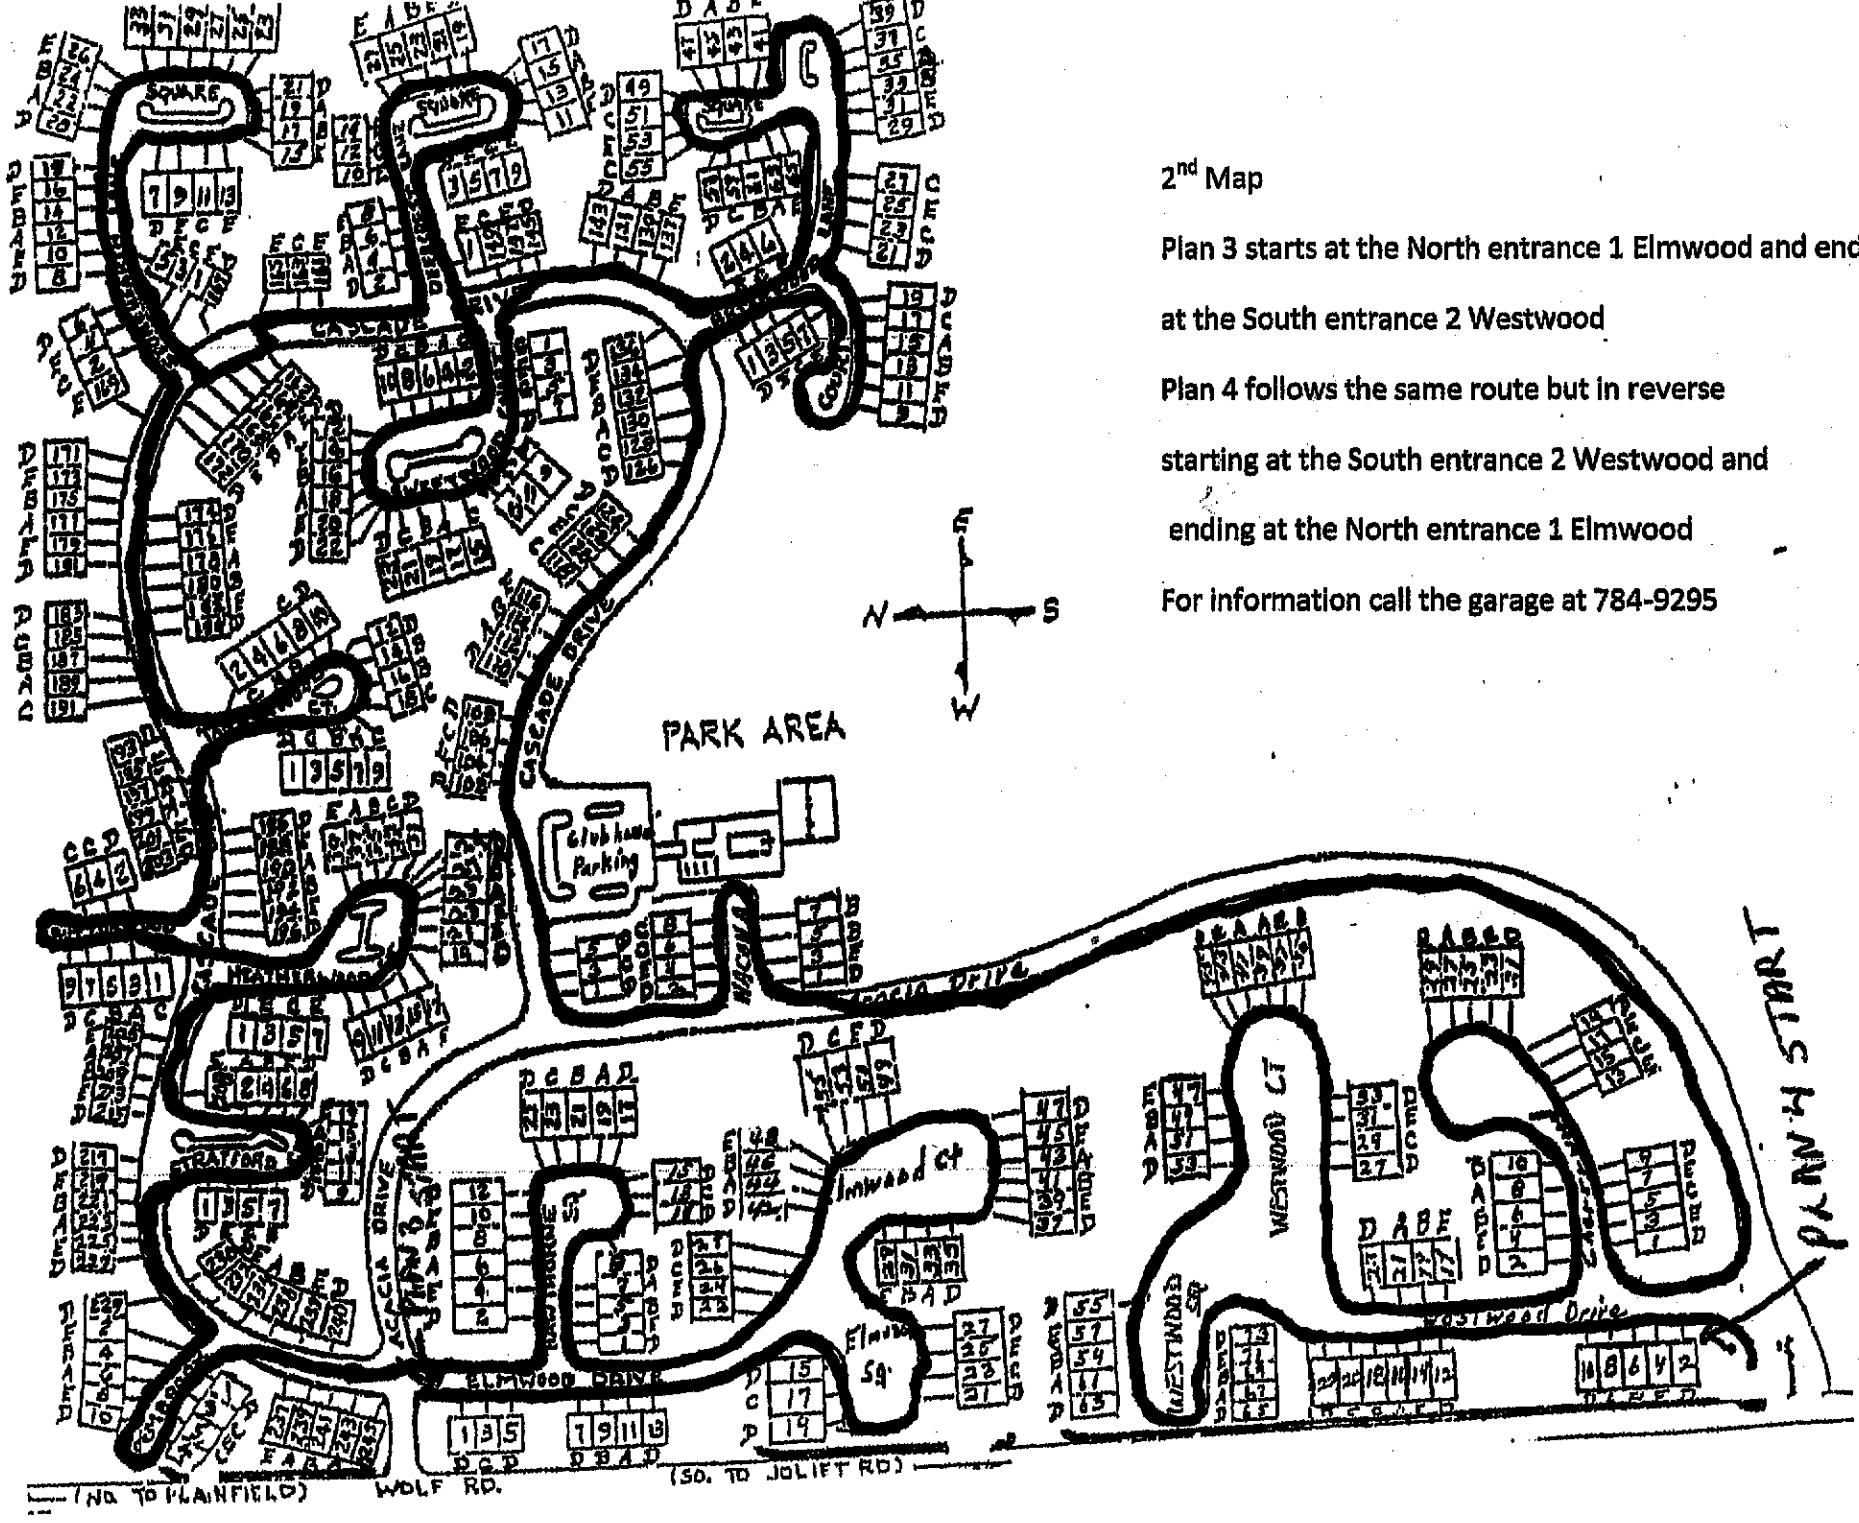

Snow Plan

1st Map

Plan 1 starts at 102 Cascade and ends at 5 Cascade

Plan 2 following the same route but in reverse starting at 5 Cascade and ending at 102 Cascade

For info call the garage at 784-9295

2nd Map

Plan 3 starts at the North entrance 1 Elmwood and ends at the South entrance 2 Westwood

Plan 4 follows the same route but in reverse starting at the South entrance 2 Westwood and ending at the North entrance 1 Elmwood