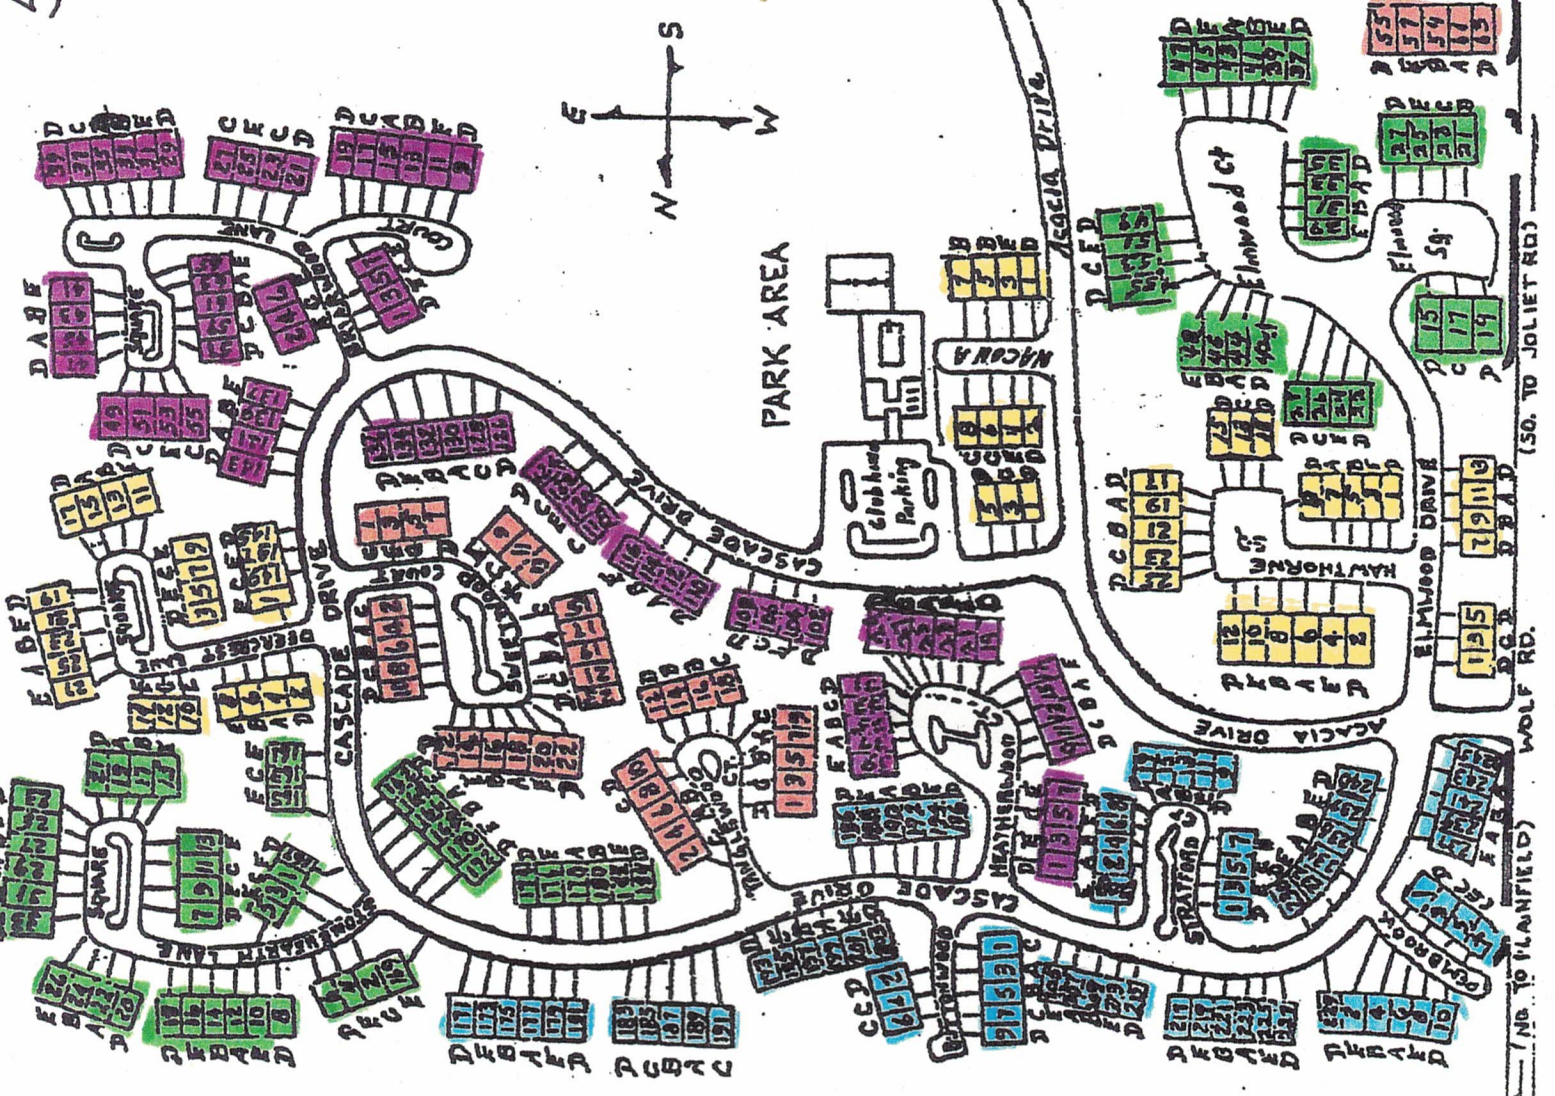

5 year PAINT cycle

- 2018 78
- 2019 77
- 2020 80
- 2021 76
- 2022 76

(NB. TO PLANFIELD) WOLF RD.
 (SO. TO JOLIET RD)