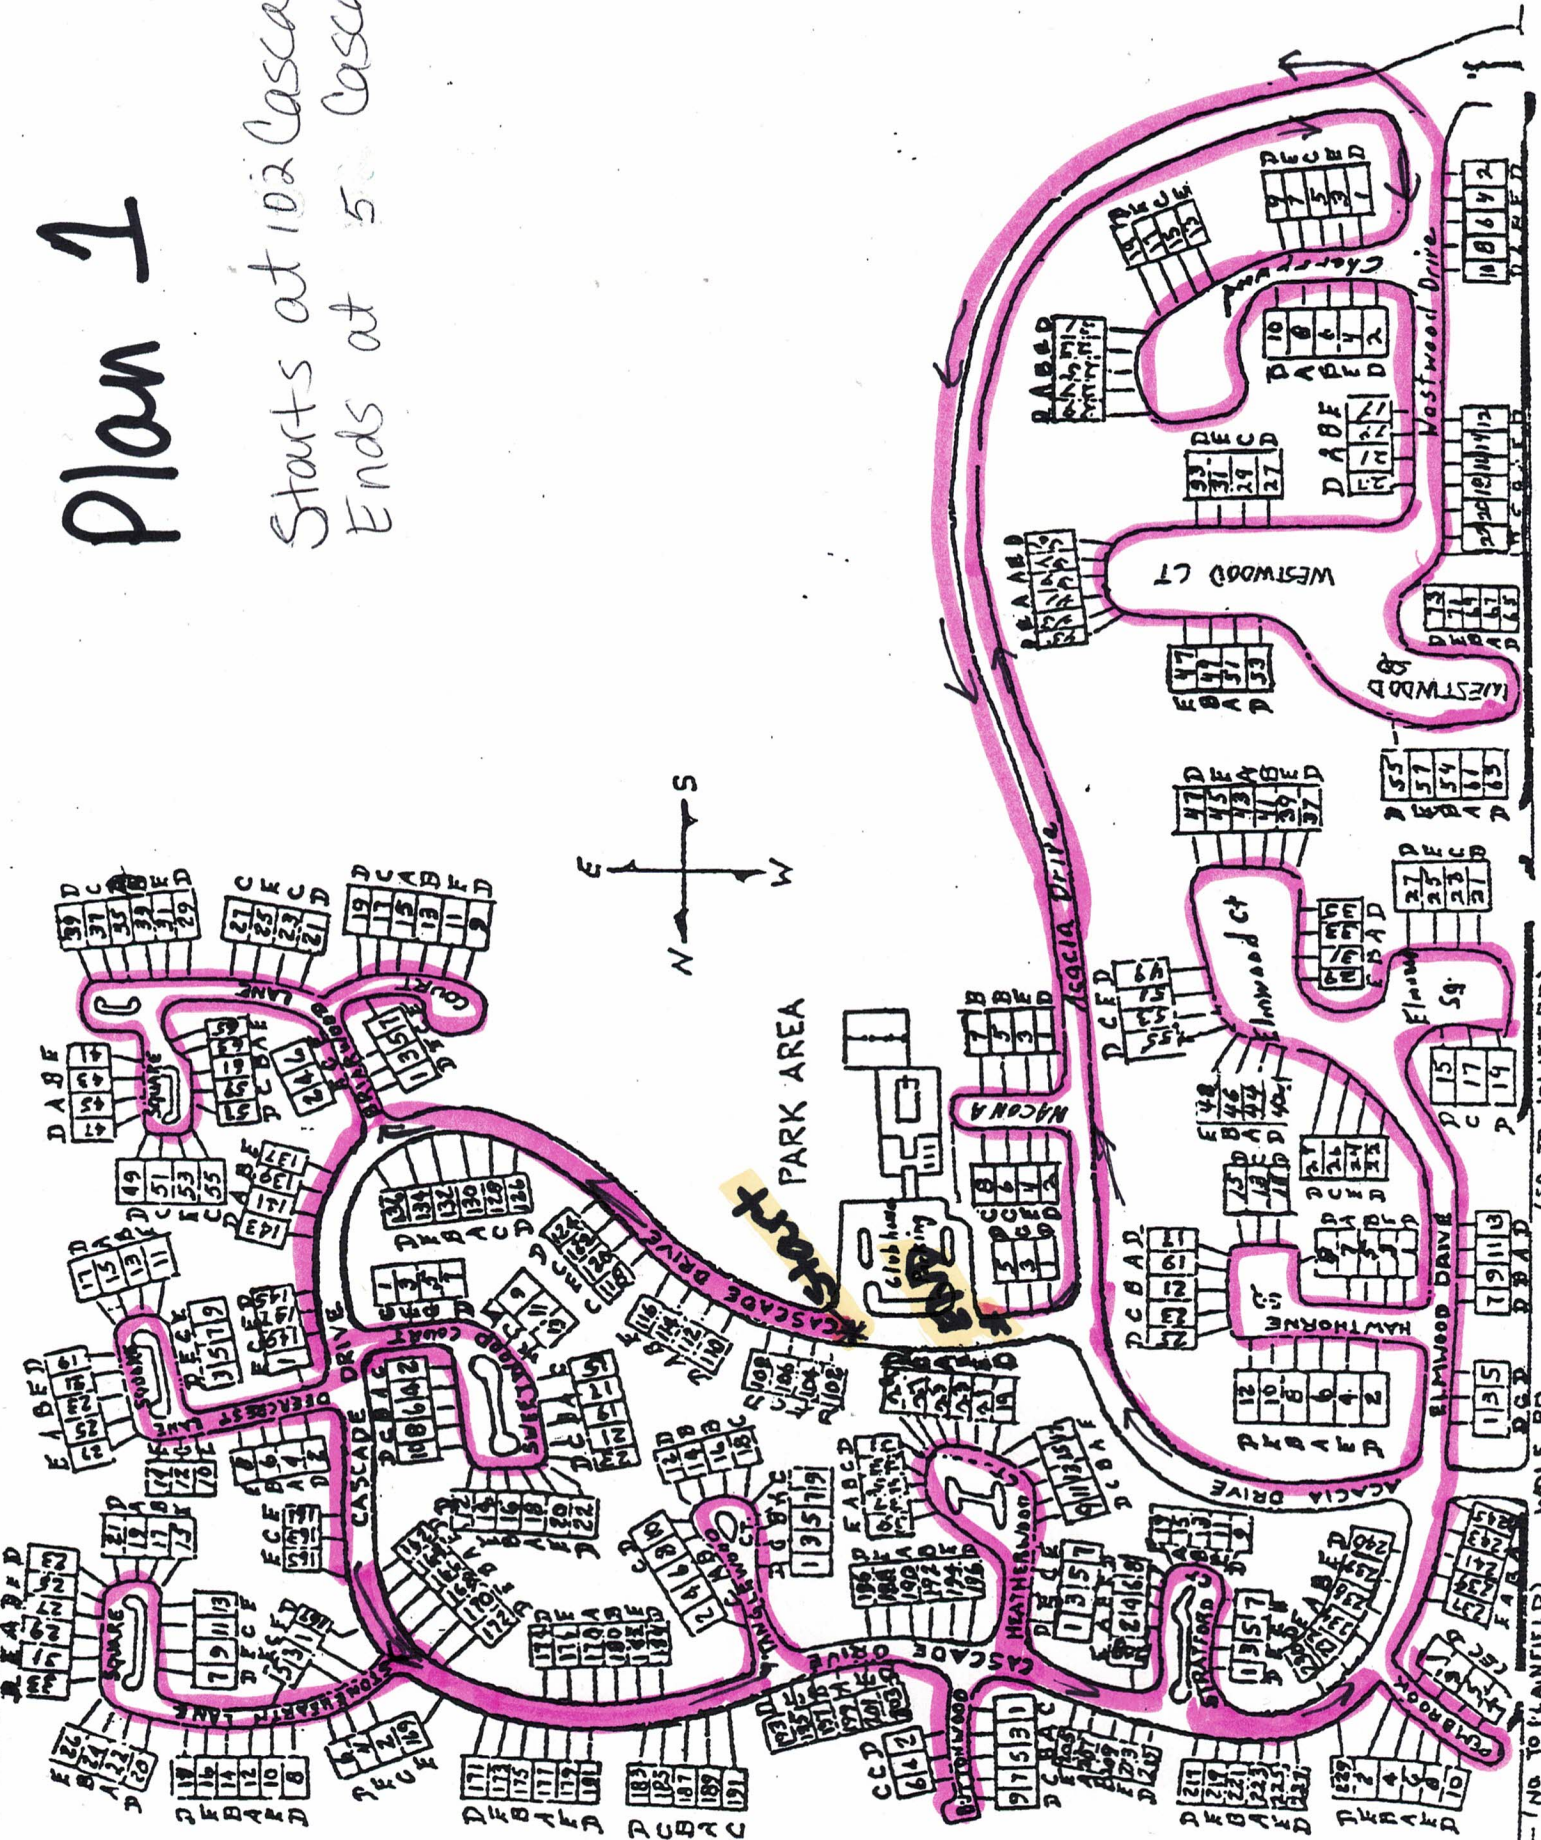

Plan 1

Starts at 102 Cascade
Ends at 5 Cascade

(NO. TO PLAINFIELD) WOLF RD. (SO. TO JOLIET RD.)